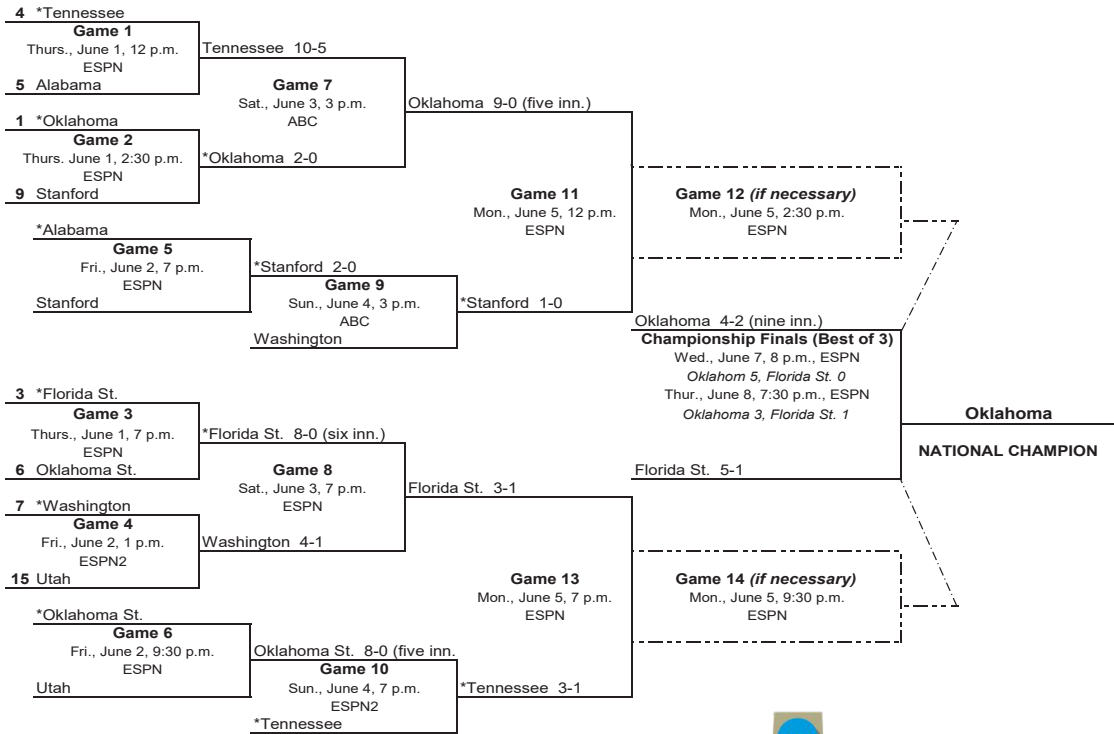

### 2023 NCAA Women's College World Series OGE Energy Field at the USA Softball Hall of Fame Complex | Oklahoma City June 1 - 8/9

**All times Eastern and subject to change. \*Home Team**

**Bracket Notes:**  
 1. If the winner of Game 9 defeats the winner of Game 7, then Game 12 is necessary.  
 2. If the winner of Game 10 defeats the winner of Game 8, then Game 14 is necessary.